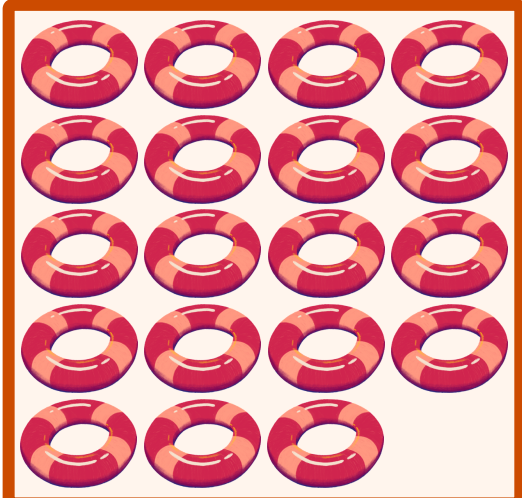

It can be played with two sets—a small-number set for younger kids, and both the small- and large-number sets for older kids