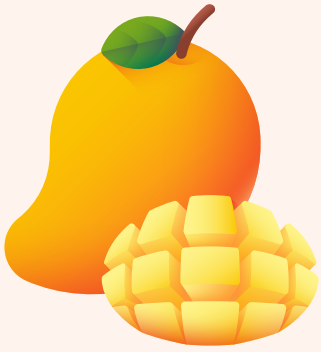

(LETTER CARDS)

SUMMER ALPHABET MATCH

Mix the cards and place them face down. Turn over one letter and one picture. If they match (A-Airplane), keep them. If not, flip back. When all pairs are found, the game ends.

(PICTURE CARDS)

AIRPLANE

BEACH

COCONUT

DOLPHIN

EXPLORER

FLIP-FLOPS

GOGGLES

HAT

ICE CREAM

JUICE

KITE

LEMONADE

MANGO

NET

OCEAN

PINEAPPLE

QUILT

RAINBOW

SANDCASTLE

TOWEL

UMBRELLA

VOLLEYBALL

WATERMELON