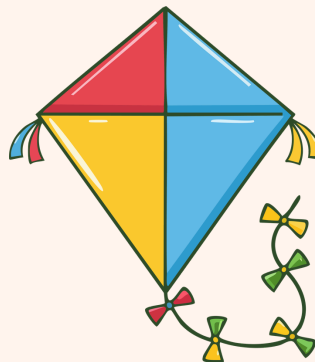

Keep matching until all pairs are found.

SUMMER ALPHABET MATCH

Mix the cards and place them face down. Turn over one letter and one picture. If they match (A-Anchor), keep them. If not, flip back. When all pairs are found, the game ends.

(LETTER CARDS)

SUMMER ALPHABET MATCH

Mix the cards and place them face down. Turn over one letter and one picture. If they match (A-Airplane), keep them. If not, flip back. When all pairs are found, the game ends.

(PICTURE CARDS)

AIRPLANE

BEACH

COCONUT

DOLPHIN

EXPLORER

FLIP-FLOPS

GOGGLES

HAT

ICE CREAM

JUICE

KITE

LEMONADE

MANGO

NET

OCEAN