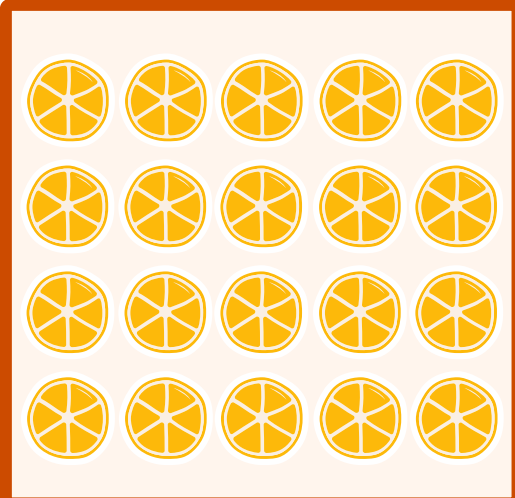

It can be played with two sets—a small-number set for younger kids, and both the small- and large-number sets for older kids