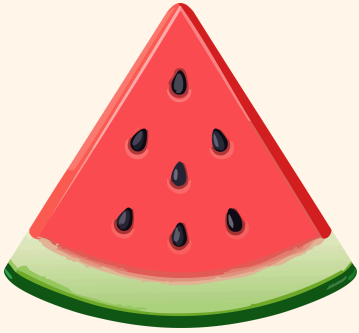

Summer

MEMORY

GAMES

SUMMER PICTURE MATCH

Turn over two cards. If they match, keep them. If not, turn them back over. Find all the pairs to win

SUMMER SHADOW MATCH

Place all colorful cards on one side and all shadow cards on the other side, face down. Flip one colorful card and one shadow card. Keep the pair if they match; if not, turn them back over.

Keep matching until all pairs are found.

SUMMER ALPHABET MATCH

Mix the cards and place them face down. Turn over one letter and one picture. If they match (A-Anchor), keep them. If not, flip back. When all pairs are found, the game ends.

(LETTER CARDS)

SUMMER ALPHABET MATCH

Mix the cards and place them face down. Turn over one letter and one picture. If they match (A-Airplane), keep them. If not, flip back. When all pairs are found, the game ends.

(PICTURE CARDS)

AIRPLANE

BEACH

COCONUT

DOLPHIN

EXPLORER

FLIP-FLOPS

GOGGLES