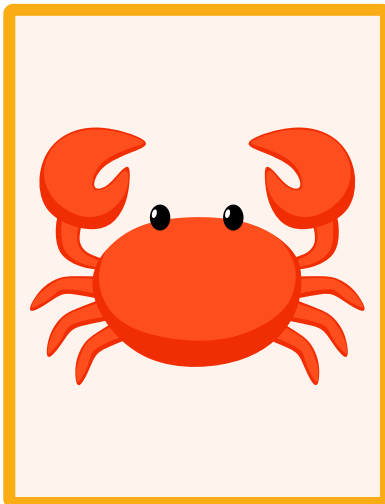

Summer

MEMORY

GAMES

SUMMER PICTURE MATCH

Turn over two cards. If they match, keep them. If not, turn them back over. Find all the pairs to win

SUMMER SHADOW MATCH

Place all colorful cards on one side and all shadow cards on the other side, face down. Flip one colorful card and one shadow card. Keep the pair if they match; if not, turn them back over.

Keep matching until all pairs are found.

SUMMER ALPHABET MATCH

Mix the cards and place them face down. Turn over one letter and one picture. If they match (A-Anchor), keep them. If not, flip back. When all pairs are found, the game ends.

(LETTER CARDS)

SUMMER ALPHABET MATCH

Mix the cards and place them face down. Turn over one letter and one picture. If they match (A-Airplane), keep them. If not, flip back. When all pairs are found, the game ends.

(PICTURE CARDS)

AIRPLANE

BEACH

COCONUT

DOLPHIN

EXPLORER

FLIP-FLOPS

GOGGLES