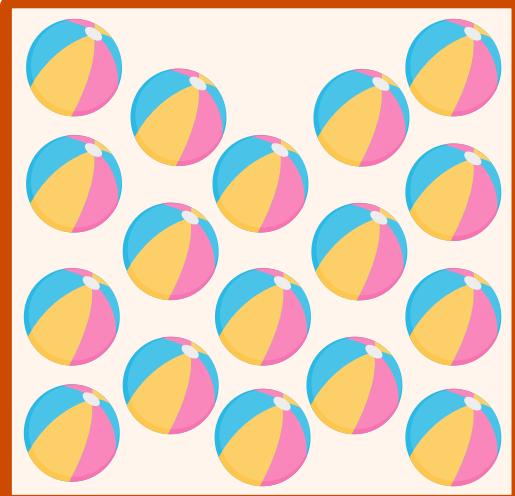

It can be played with two sets—a small-number set for younger kids, and both the small- and large-number sets for older kids