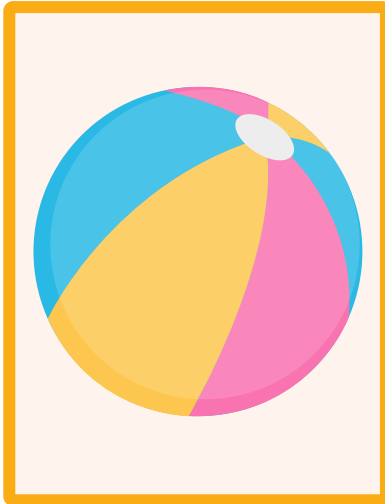

Summer

MEMORY

GAMES

SUMMER PICTURE MATCH

Turn over two cards. If they match, keep them. If not, turn them back over. Find all the pairs to win

SUMMER SHADOW MATCH

Place all colorful cards on one side and all shadow cards on the other side, face down. Flip one colorful card and one shadow card. Keep the pair if they match; if not, turn them back over.

Keep matching until all pairs are found.

SUMMER ALPHABET MATCH

Mix the cards and place them face down. Turn over one letter and one picture. If they match (A-Anchor), keep them. If not, flip back. When all pairs are found, the game ends.

(LETTER CARDS)

SUMMER ALPHABET MATCH

Mix the cards and place them face down. Turn over one letter and one picture. If they match (A-Airplane), keep them. If not, flip back. When all pairs are found, the game ends.

(PICTURE CARDS)

It can be played with two sets—a small-number set for younger kids, and both the small- and large-number sets for older kids