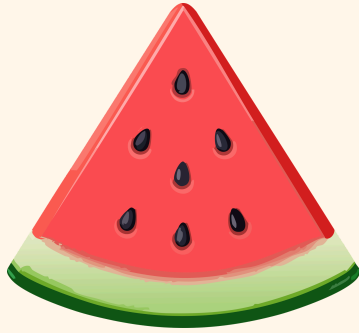

Summer

MEMORY

GAMES

SUMMER PICTURE MATCH

Turn over two cards. If they match, keep them. If not, turn them back over. Find all the pairs to win

SUMMER SHADOW MATCH

Place all colorful cards on one side and all shadow cards on the other side, face down. Flip one colorful card and one shadow card. Keep the pair if they match; if not, turn them back over.

Keep matching until all pairs are found.

SUMMER ALPHABET MATCH

Mix the cards and place them face down. Turn over one letter and one picture. If they match (A-Anchor), keep them. If not, flip back. When all pairs are found, the game ends.

(LETTER CARDS)

SUMMER ALPHABET MATCH

Mix the cards and place them face down. Turn over one letter and one picture. If they match (A-Airplane), keep them. If not, flip back. When all pairs are found, the game ends.

(PICTURE CARDS)

AIRPLANE

BEACH

COCONUT

DOLPHIN

EXPLORER

FLIP-FLOPS

GOGGLES