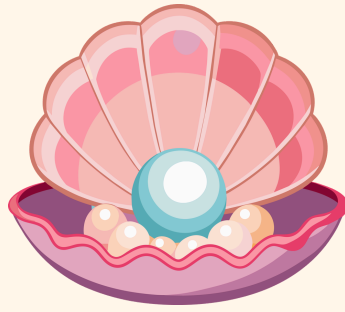

Summer

MEMORY

GAMES

SUMMER PICTURE MATCH

Turn over two cards. If they match, keep them. If not, turn them back over. Find all the pairs to win

SUMMER SHADOW MATCH

Place all colorful cards on one side and all shadow cards on the other side, face down. Flip one colorful card and one shadow card. Keep the pair if they match; if not, turn them back over.

Keep matching until all pairs are found.

SUMMER ALPHABET MATCH

Mix the cards and place them face down. Turn over one letter and one picture. If they match (A-Anchor), keep them. If not, flip back. When all pairs are found, the game ends.

(LETTER CARDS)

SUMMER ALPHABET MATCH

Mix the cards and place them face down. Turn over one letter and one picture. If they match (A-Airplane), keep them. If not, flip back. When all pairs are found, the game ends.